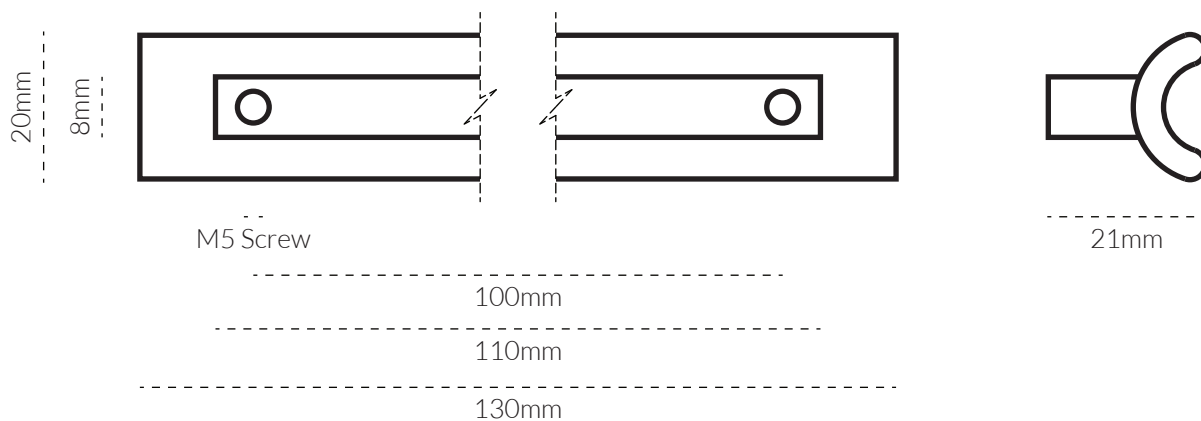

INLINE PULL MEDIUM 130MM

TECH SPEC

SPECIFICATIONS

FINISH	SKU	FIXINGS ALSO INCLUDED
 Tumbled Brass	4069-130-TB	<ul style="list-style-type: none">- 2x M5 * 25mm Screw- 2x M5 * 40mm Screw- 2x M5 Spring Washer 
 Tumbled Nickel	4069-130-AB	